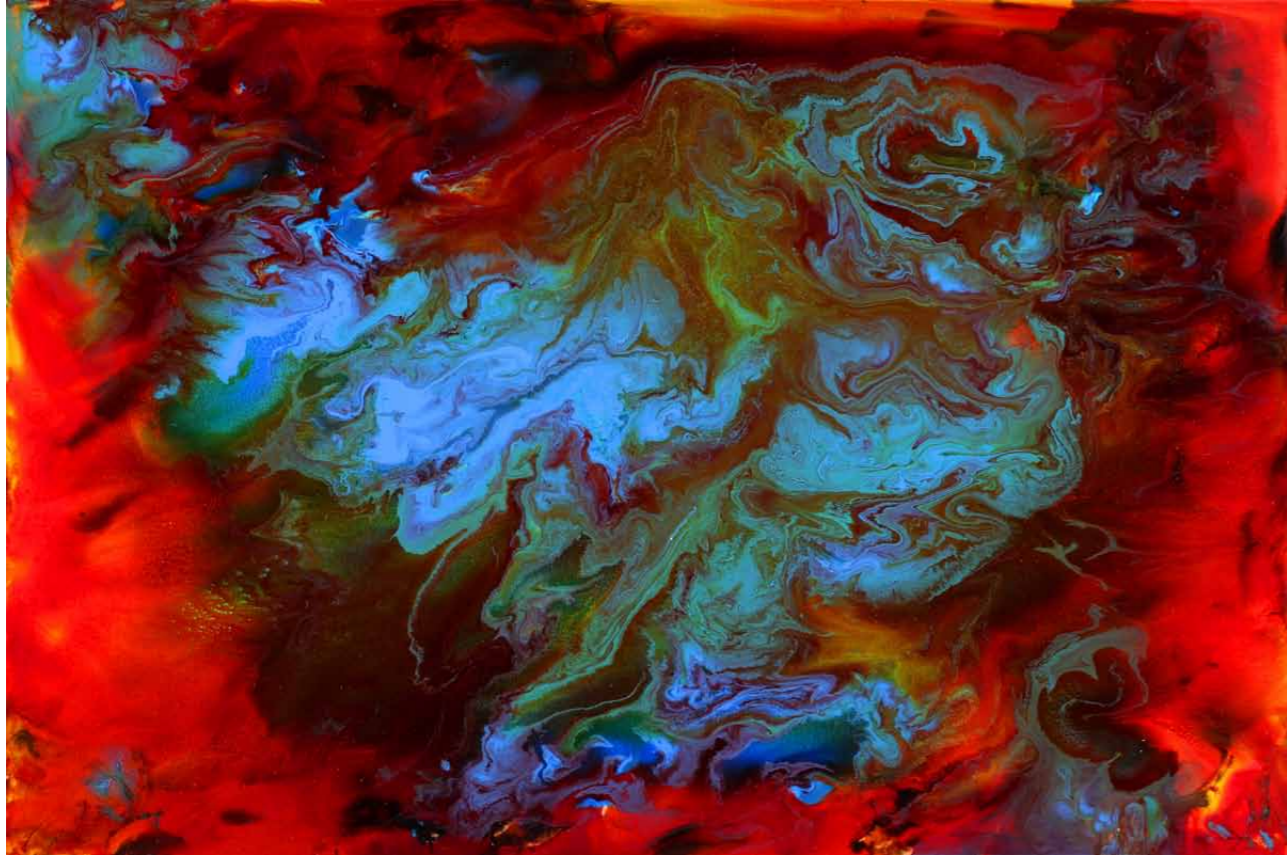

SERGE VALLBERG

SERGE VALLBERG

COSMIC EVOLUTION, 2016, MIXED MEDIA ON BRONZE, 20 x 30 CM, SIGNED AND DATED ON THE BACK OF THE FRAME

COSMIC EVOLUTION

COSMIC EVOLUTION, 2016, MIXED MEDIA ON BRONZE, 20 x 30 CM, SIGNED AND DATED ON THE BACK OF THE FRAME

COSMIC EVOLUTION, 2016, MIXED MEDIA ON BRONZE, 20 x 30 CM, SIGNED AND DATED ON THE BACK OF THE FRAME

COSMIC EVOLUTION, 2016, MIXED MEDIA ON BRONZE, 20 x 30 CM, SIGNED AND DATED ON THE BACK OF THE FRAME